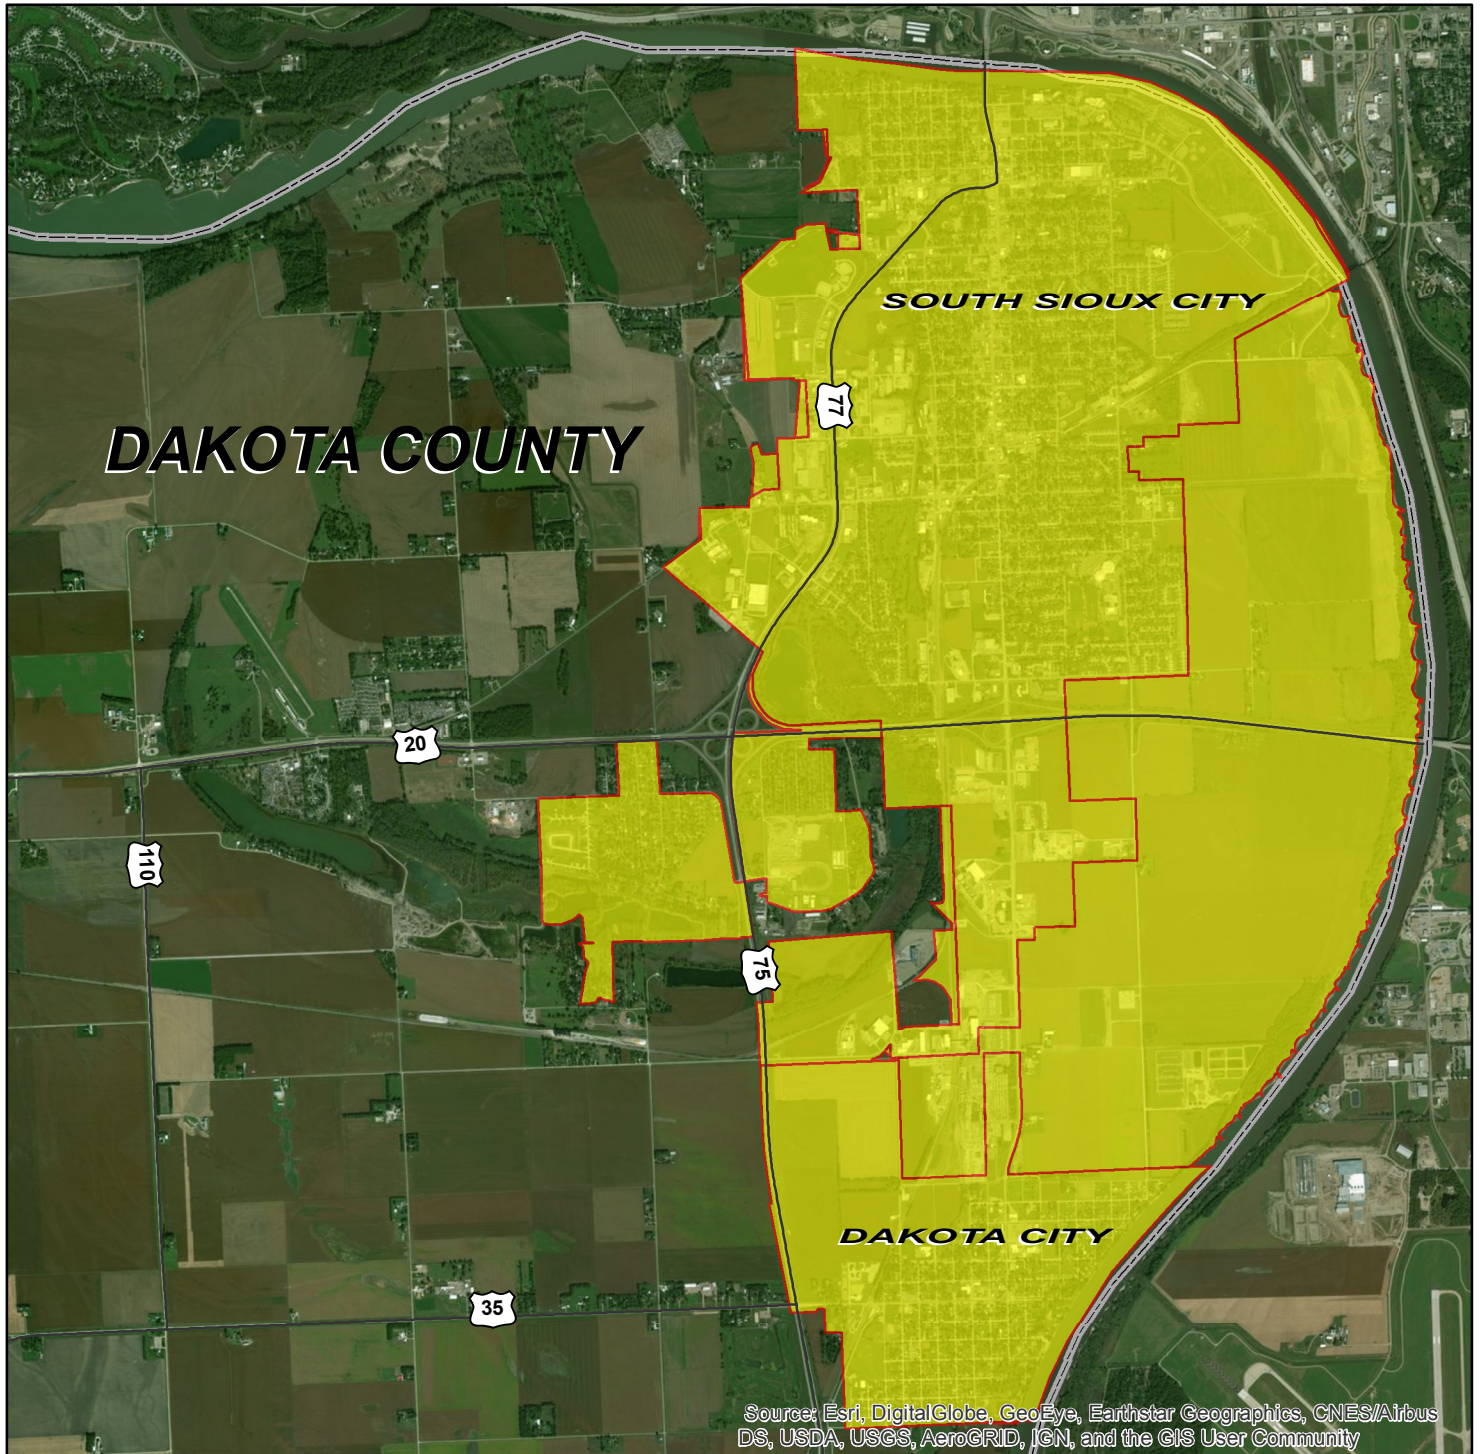

# NDOT MS4 Regulated Boundary Omaha, Nebraska

- NDOT Highway Network
- Regulated MS4 Boundary
- DOUGLAS County
- SARPY County

# NDOT MS4 Regulated Boundary Scottsbluff, Terrytown and Gering, Nebraska

- NDOT Highway Network
-  Regulated MS4 Boundary

# NDOT MS4 Regulated Boundary South Sioux City, Dakota City and Dakota County, Nebraska

- NDOT Highway Network
-  Regulated MS4 Boundary
-  DAKOTA COUNTY