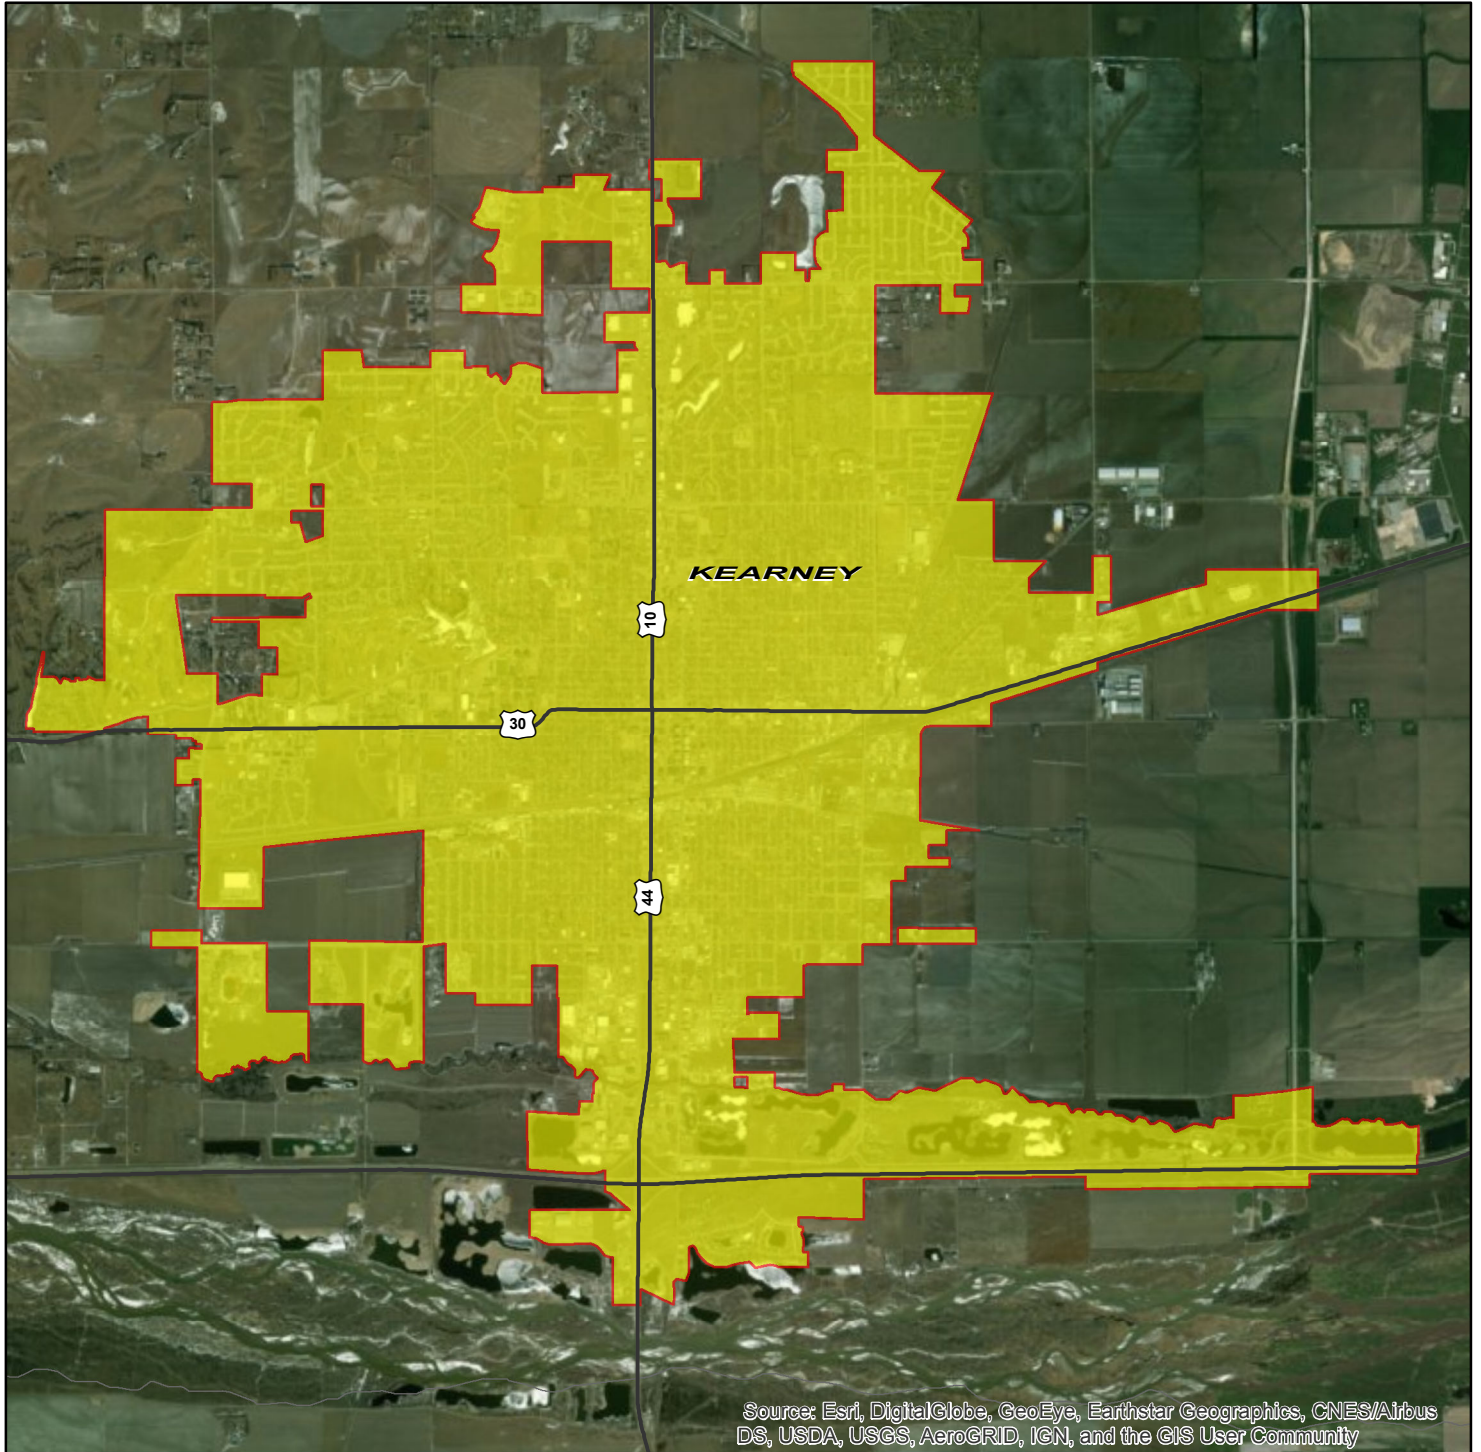

# NDOT MS4 Regulated Boundary Grand Island, Nebraska

- NDOT Highway Network
-  Regulated MS4 Boundary

# NDOT MS4 Regulated Boundary Hastings, Nebraska

Source: Esri, DigitalGlobe, GeoEye, Earthstar Geographics, CNES/Airbus DS, USDA, USGS, AeroGRID, IGN, and the GIS User Community

- NDOT Highway Network
-  Regulated MS4 Boundary

# NDOT MS4 Regulated Boundary Kearney, Nebraska

- NDOT Highway Network
-  Regulated MS4 Boundary

N

**NEBRASKA**

Good Life. Great Journey.

DEPARTMENT OF TRANSPORTATION