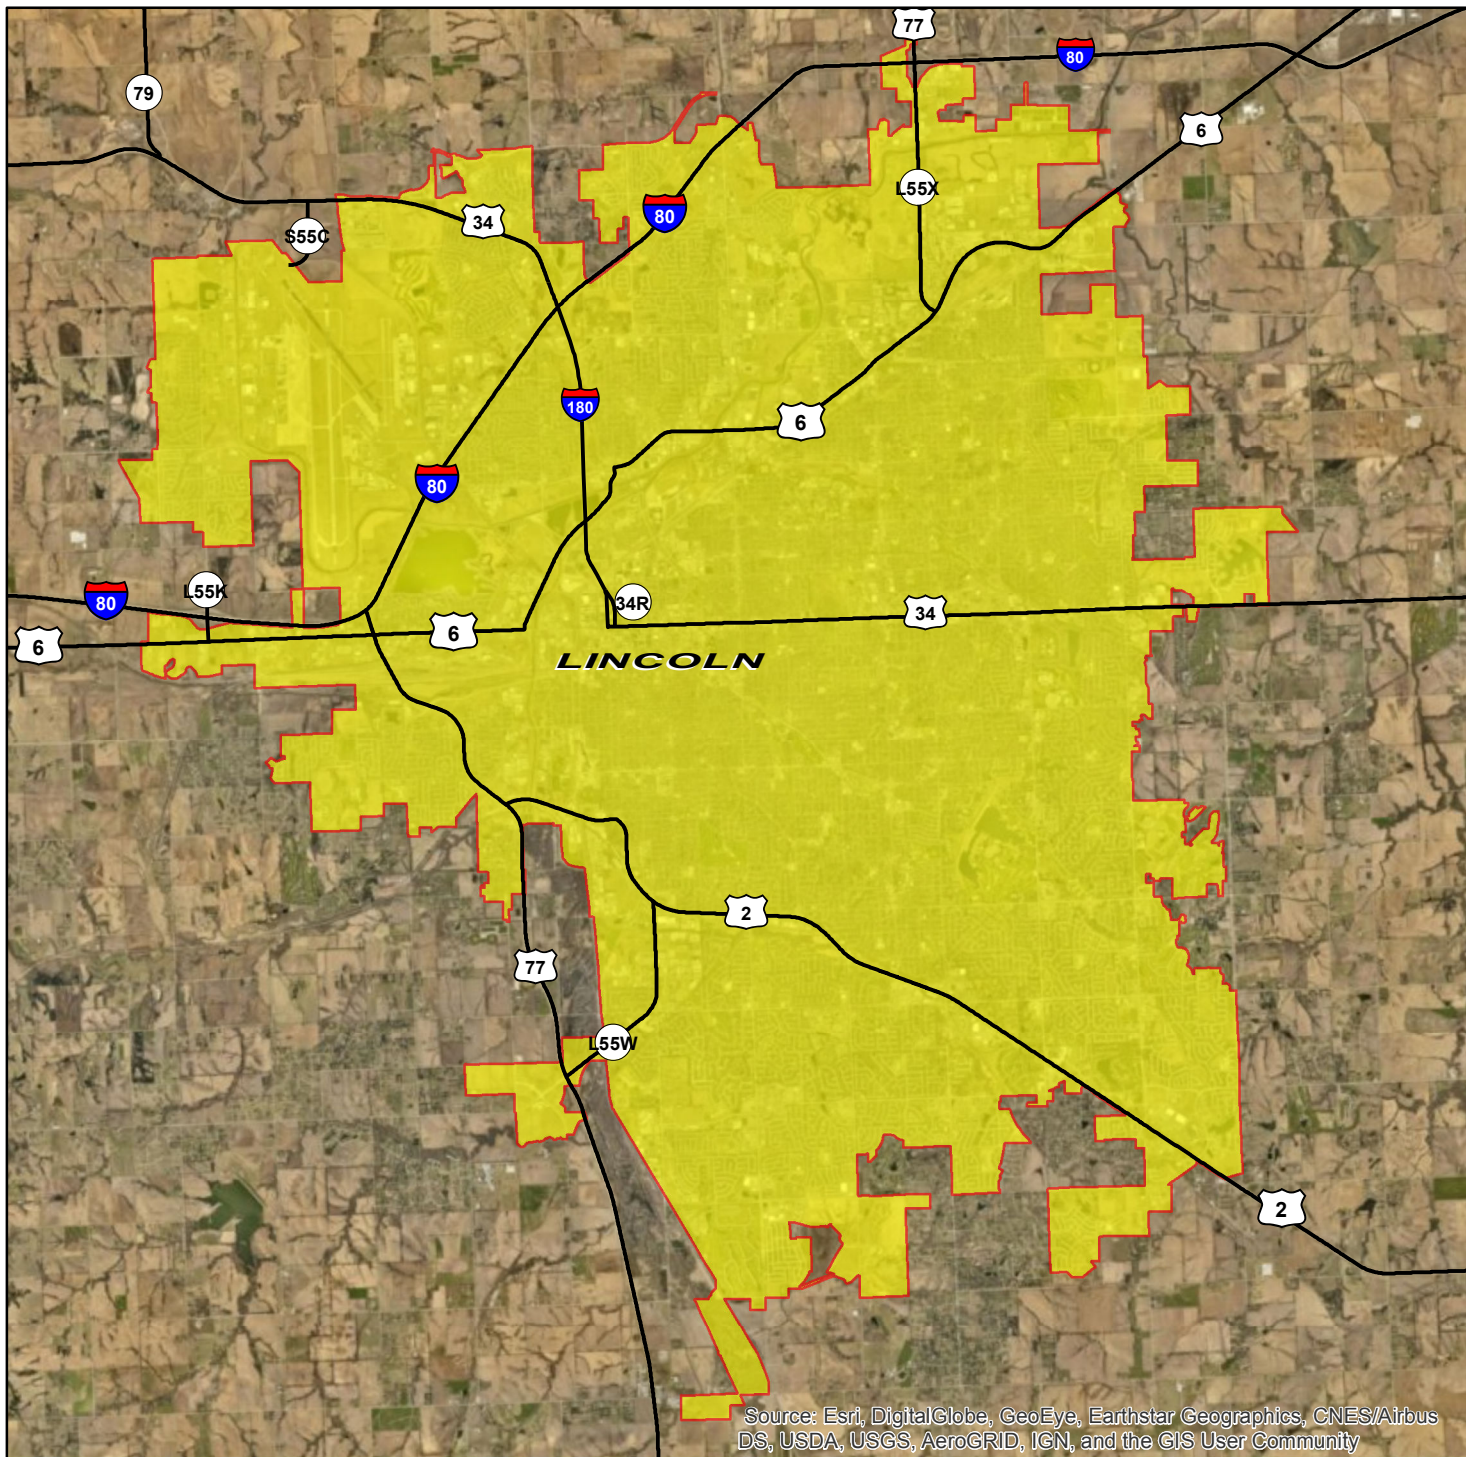

# NDOT MS4 Regulated Boundary Kearney, Nebraska

- NDOT Highway Network
-  Regulated MS4 Boundary

N

**NEBRASKA**

Good Life. Great Journey.

DEPARTMENT OF TRANSPORTATION

# NDOT MS4 Regulated Boundary Lexington, Nebraska

- NDOT Highway Network
-  Regulated MS4 Boundary

N

**NEBRASKA**

Good Life. Great Journey.

DEPARTMENT OF TRANSPORTATION

# NDOT MS4 Regulated Boundary Lincoln, Nebraska

- NDOT Highway Network
-  Regulated MS4 Boundary

N

**NEBRASKA**

Good Life. Great Journey.

DEPARTMENT OF TRANSPORTATION