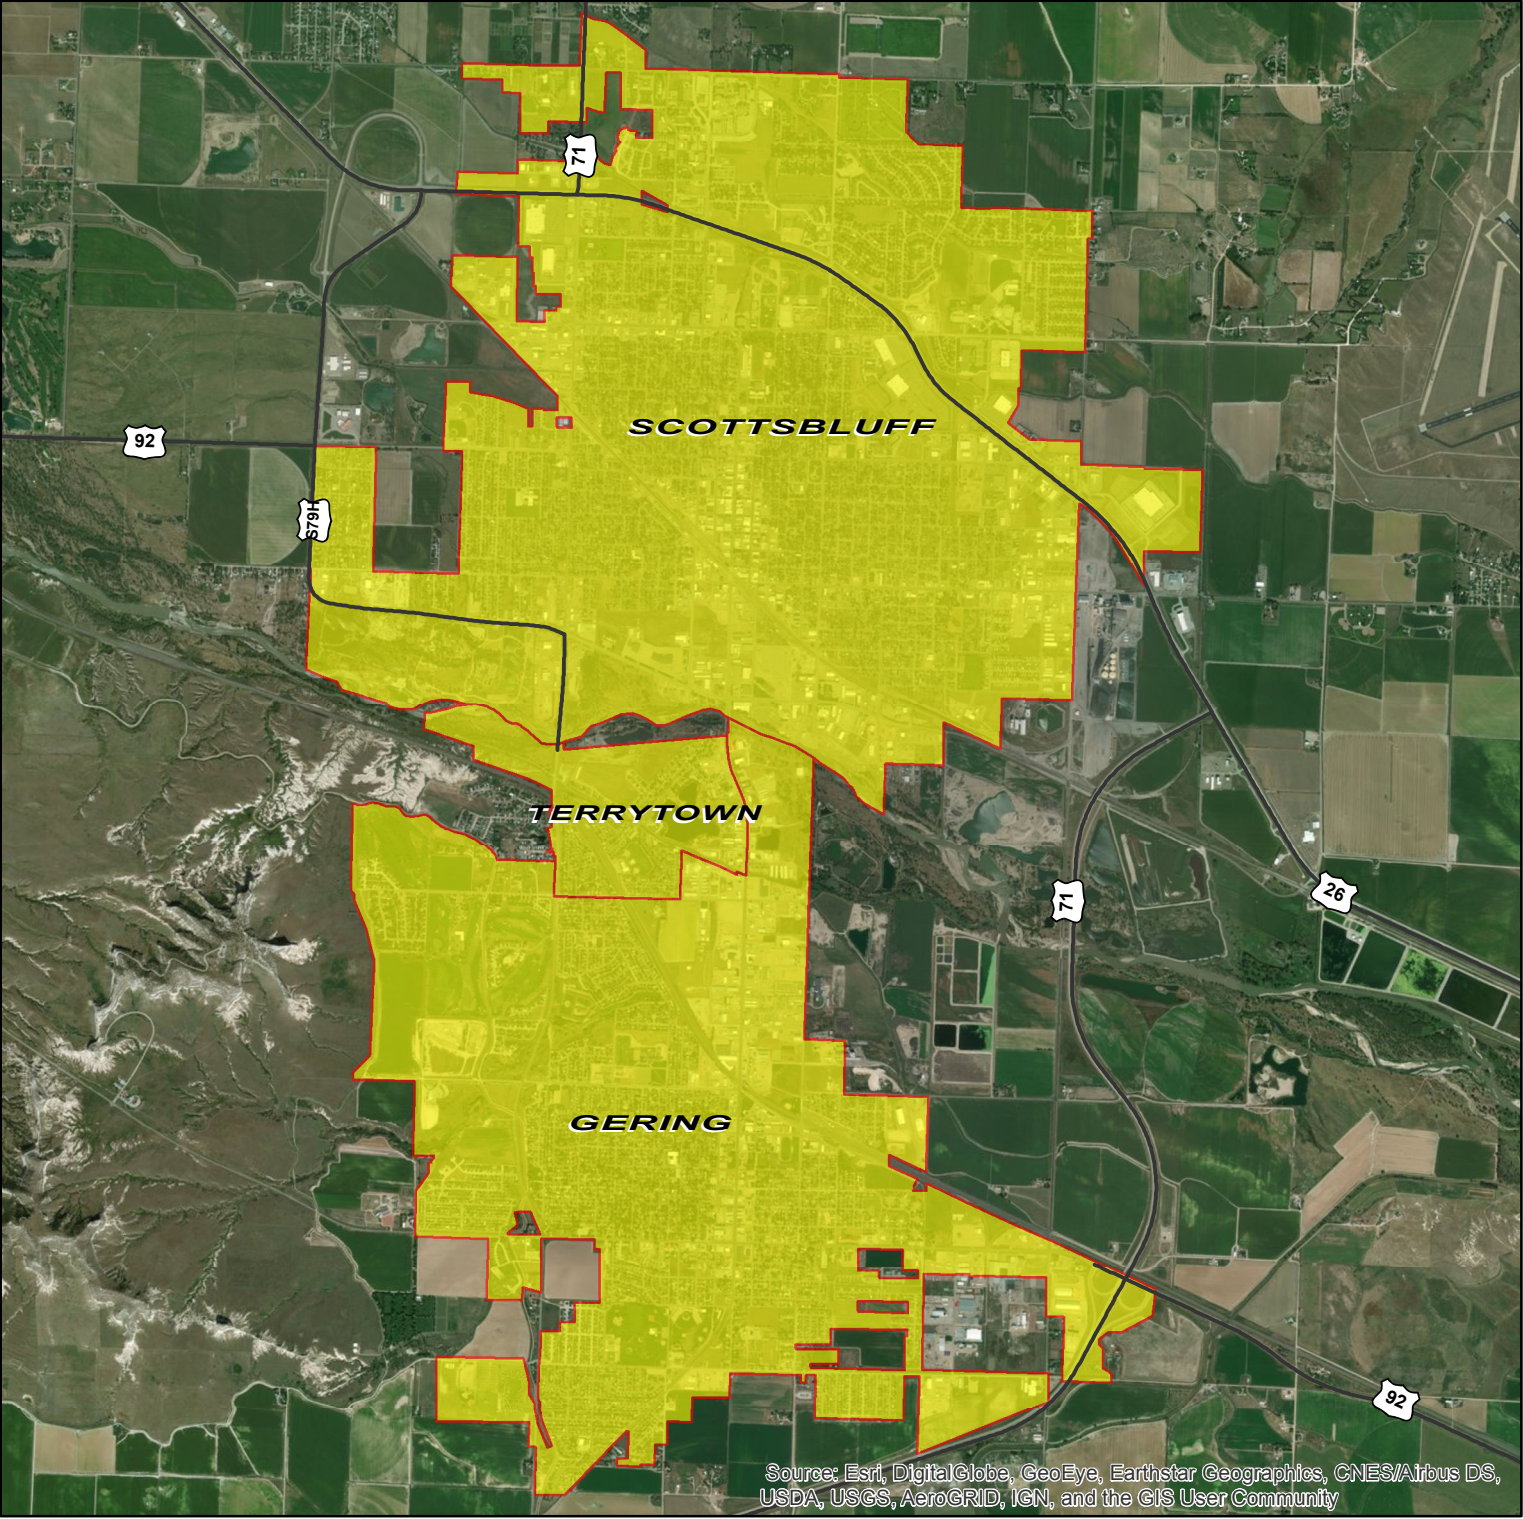

# NDOT MS4 Regulated Boundary Lincoln, Nebraska

- NDOT Highway Network
-  Regulated MS4 Boundary

N

**NEBRASKA**

Good Life. Great Journey.

DEPARTMENT OF TRANSPORTATION

# NDOT MS4 Regulated Boundary North Platte, Nebraska

- NDOT Highway Network
-  Regulated MS4 Boundary

# NDOT MS4 Regulated Boundary Omaha, Nebraska

- NDOT Highway Network
- Regulated MS4 Boundary
- DOUGLAS County
- SARPY County

# NDOT MS4 Regulated Boundary Scottsbluff, Terrytown and Gering, Nebraska

- NDOT Highway Network
-  Regulated MS4 Boundary