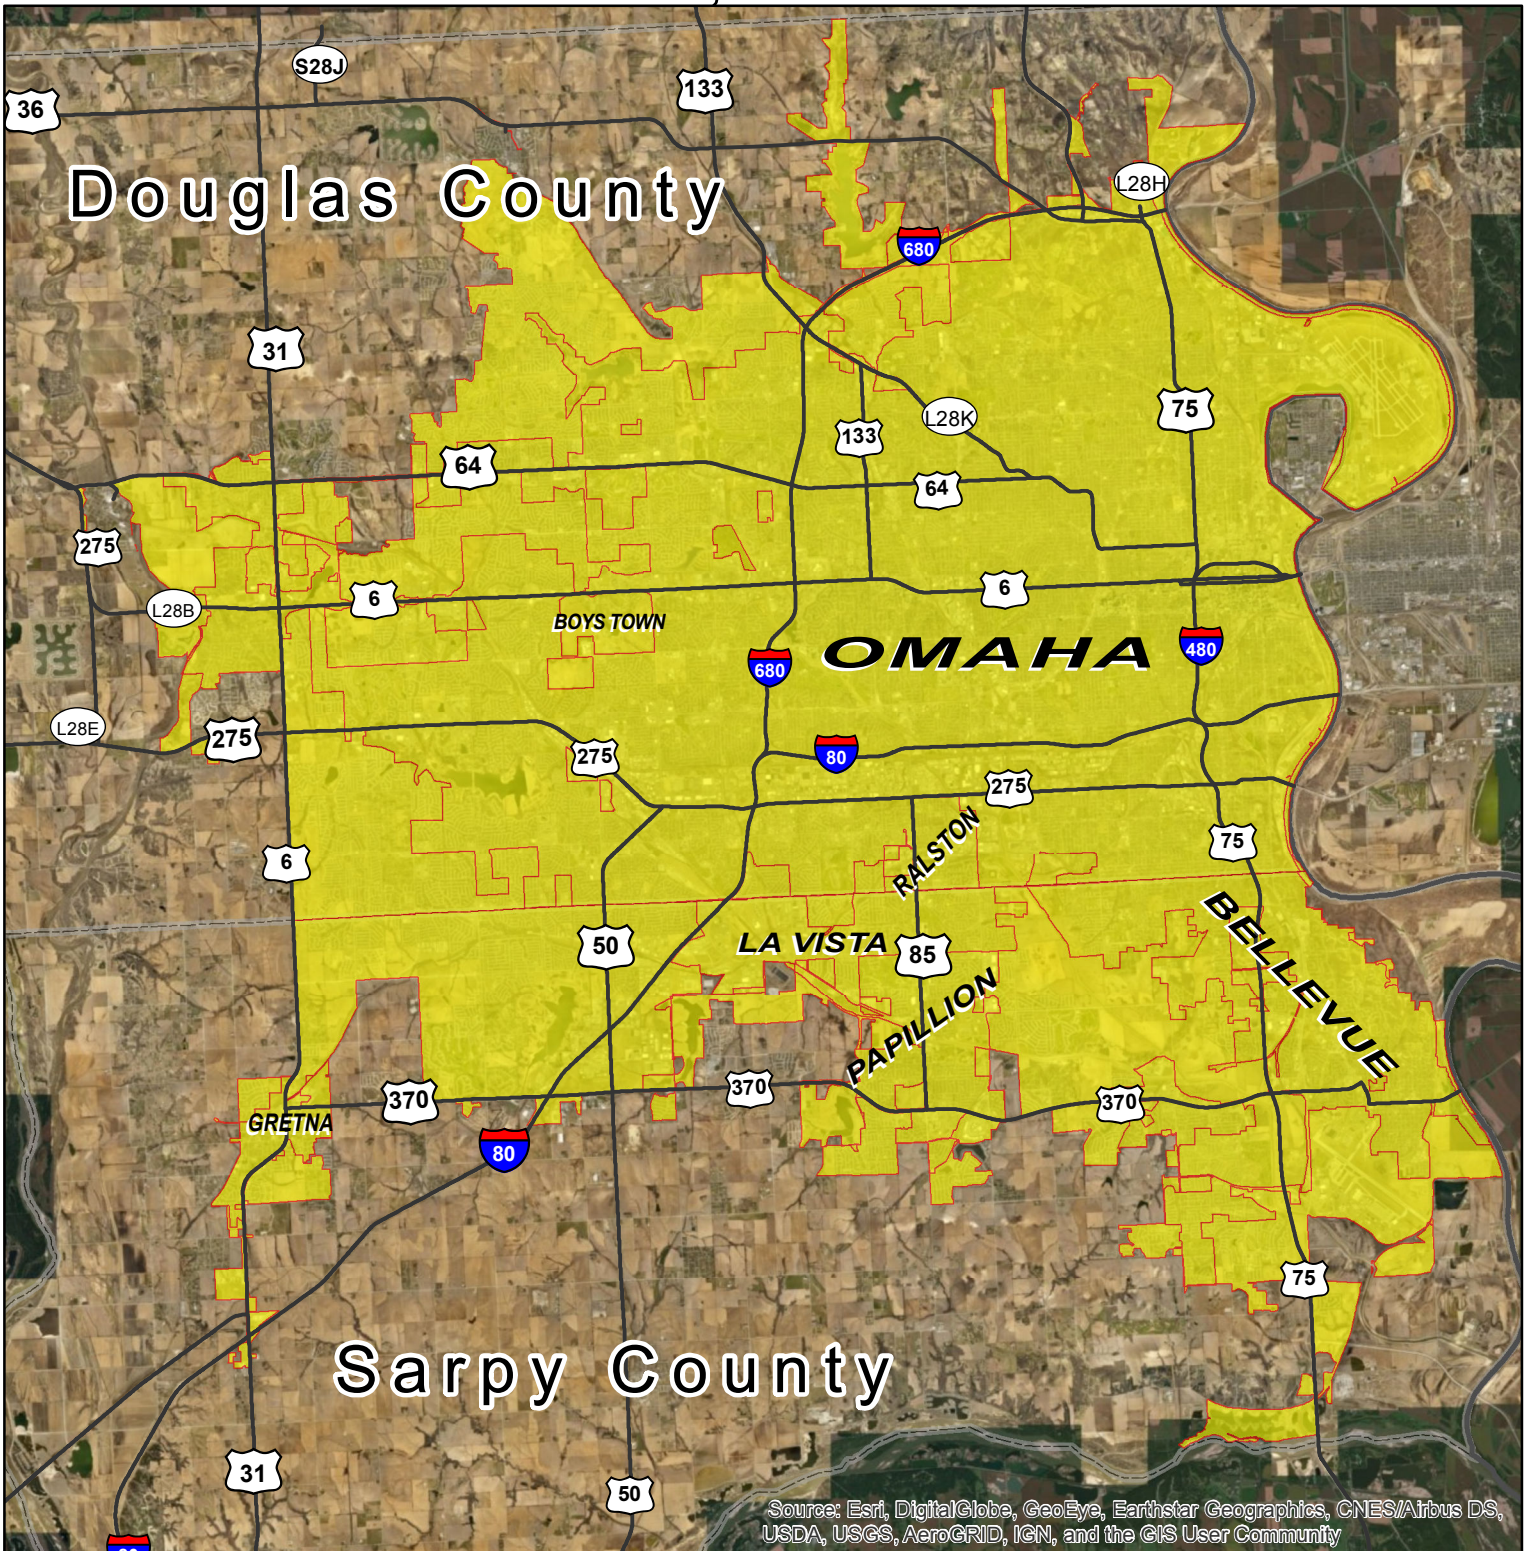

# NDOT MS4 Regulated Boundary Lincoln, Nebraska

- NDOT Highway Network
-  Regulated MS4 Boundary

N

**NEBRASKA**

Good Life. Great Journey.

DEPARTMENT OF TRANSPORTATION

# NDOT MS4 Regulated Boundary Norfolk, Nebraska

- NDOT Highway Network
-  Regulated MS4 Boundary

# NDOT MS4 Regulated Boundary North Platte, Nebraska

- NDOT Highway Network
-  Regulated MS4 Boundary

# NDOT MS4 Regulated Boundary Omaha, Nebraska

- NDOT Highway Network
- Regulated MS4 Boundary
- DOUGLAS County
- SARPY County