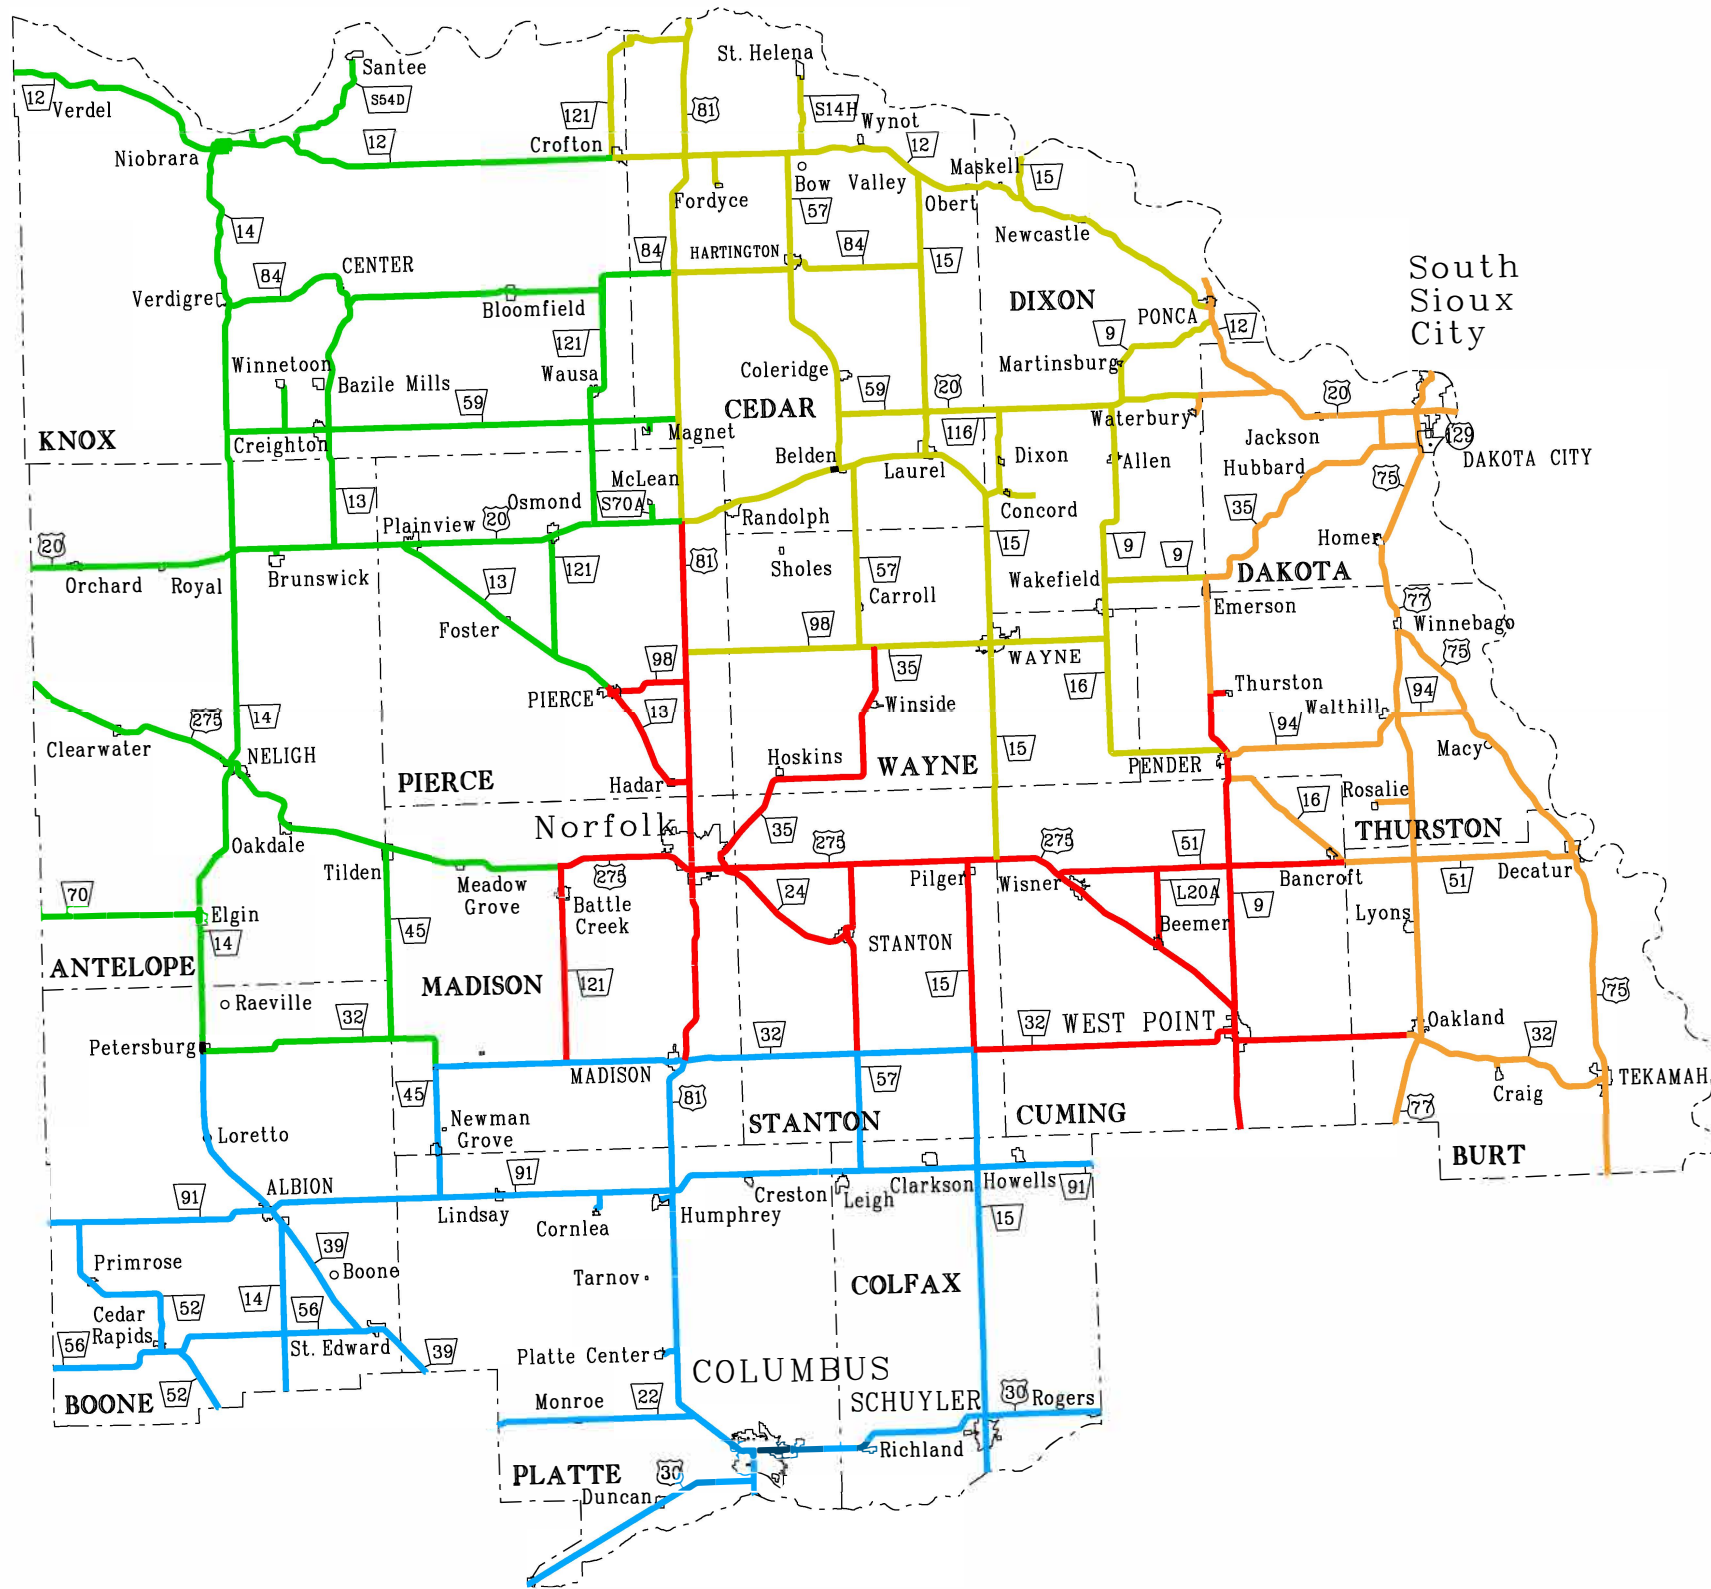

DISTRICT 3

NEBRASKA DEPARTMENT OF TRANSPORTATION
 DISTRICT 3 MAINTENANCE AREA MAP
 FEBRUARY 28, 2024

District Operations & Maintenance Manager
 Tim Koenig
 408 N 13th St.
 Norfolk, NE 68701
 (402) 370-3470
 tim.koenig@nebraska.gov